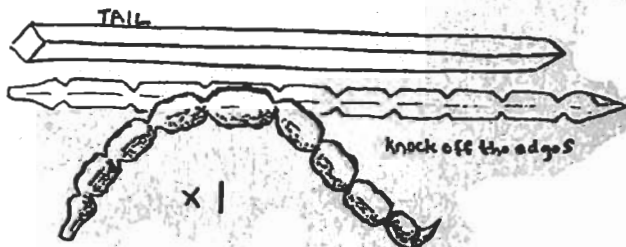

BARK SCORPION

daleharvium arizonabiusus L.
(subspecies dossigan)

chisel
punch
curve
sculpt

taper
fuller
rivet
sculpt
tenon

d.w.harvey

Ed note: Those attending the November demo got to see examples of Dale Harvey's exceptional drawing talent. Dale has agreed to provide the AH with drawings on a regular basis. We are looking forward to including new ones in each issue. John Doss is helping with the technical aspect of converting the poster size drawings to digital format suitable for publishing.

FOLD FORM JUNK YARD

daleharvelum keithensis

ORHAFIEN

SCORPION

SCULPT THE STINGER

FULLER

PUNCH HOLES

FLATTEN OUT EDGE