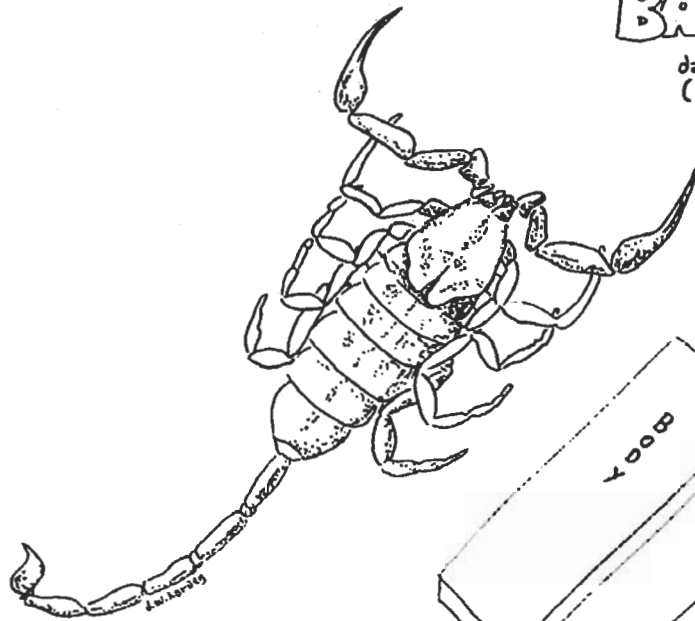

BARK SCORPION

daleharvium arizonabiusus L.
(subspecies dossigan)

chisel
punch
curve
sculpt

taper
fuller
rivet
sculpt
tenon

d.w.harvey

Ed note: Those attending the November demo got to see examples of Dale Harvey's exceptional drawing talent. Dale has agreed to provide the AH with drawings on a regular basis. We are looking forward to including new ones in each issue. John Doss is helping with the technical aspect of converting the poster size drawings to digital format suitable for publishing.

FOLD FORM JUNK YARD

daleharvelum keithensis

ORHAFIEN

SCORPION

SCULPT THE STINGER

FULLER

PUNCH HOLES

FLATTEN OUT EDGE