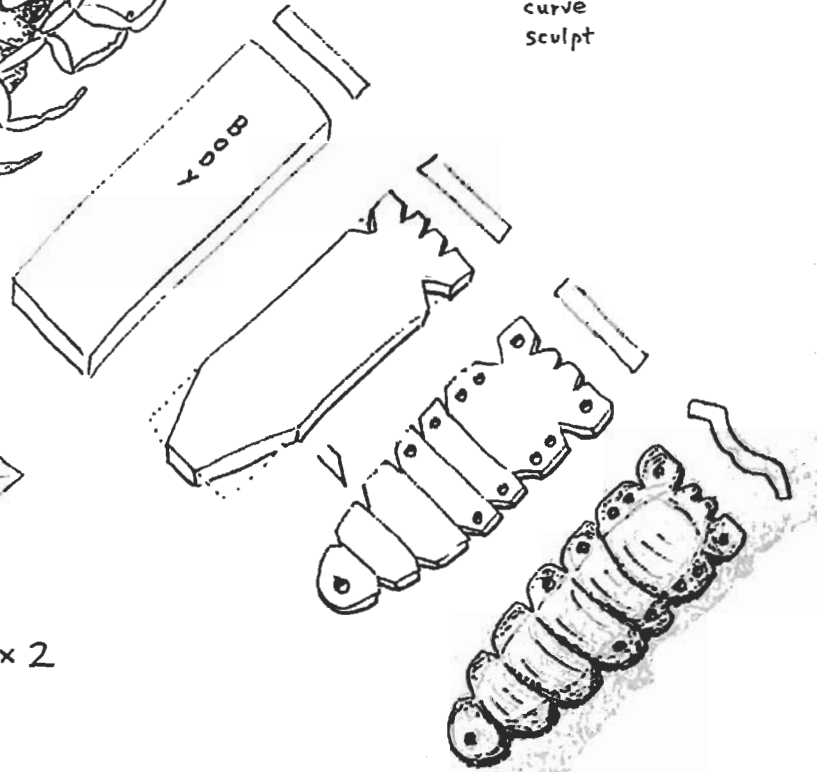

BARK SCORPION

daleharvium arizonabiusus L.
(subspecies dossigan)

chisel
punch
curve
sculpt

taper
fuller
rivet
sculpt
tenon

d.w.harvey

Ed note: Those attending the November demo got to see examples of Dale Harvey's exceptional drawing talent. Dale has agreed to provide the AH with drawings on a regular basis. We are looking forward to including new ones in each issue. John Doss is helping with the technical aspect of converting the poster size drawings to digital format suitable for publishing.

FOLD FORM JUNK YARD

daleharvelum keithensis

ORHAFIEN

SCORPION

SCULPT THE STINGER

FULLER

PUNCH HOLES

FLATTEN OUT EDGE