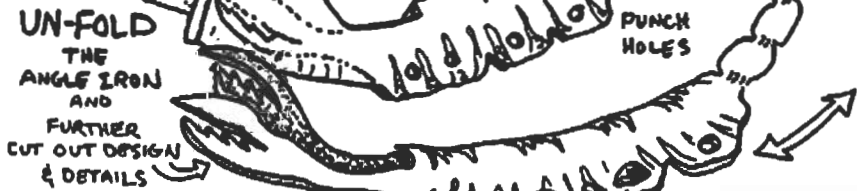

BARK SCORPION

daleharvium arizonabiusus L.
(subspecies dossigan)

chisel
punch
curve
sculpt

taper
fuller
rivet
sculpt
tenon

d.w.harvey

Ed note: Those attending the November demo got to see examples of Dale Harvey's exceptional drawing talent. Dale has agreed to provide the AH with drawings on a regular basis. We are looking forward to including new ones in each issue. John Doss is helping with the technical aspect of converting the poster size drawings to digital format suitable for publishing.

FOLD FORM JUNK YARD

daleharvelum keithensis

ORHAFIEN

SCORPION

SCULPT THE STINGER

FULLER

PUNCH HOLES

FLATTEN OUT EDGE